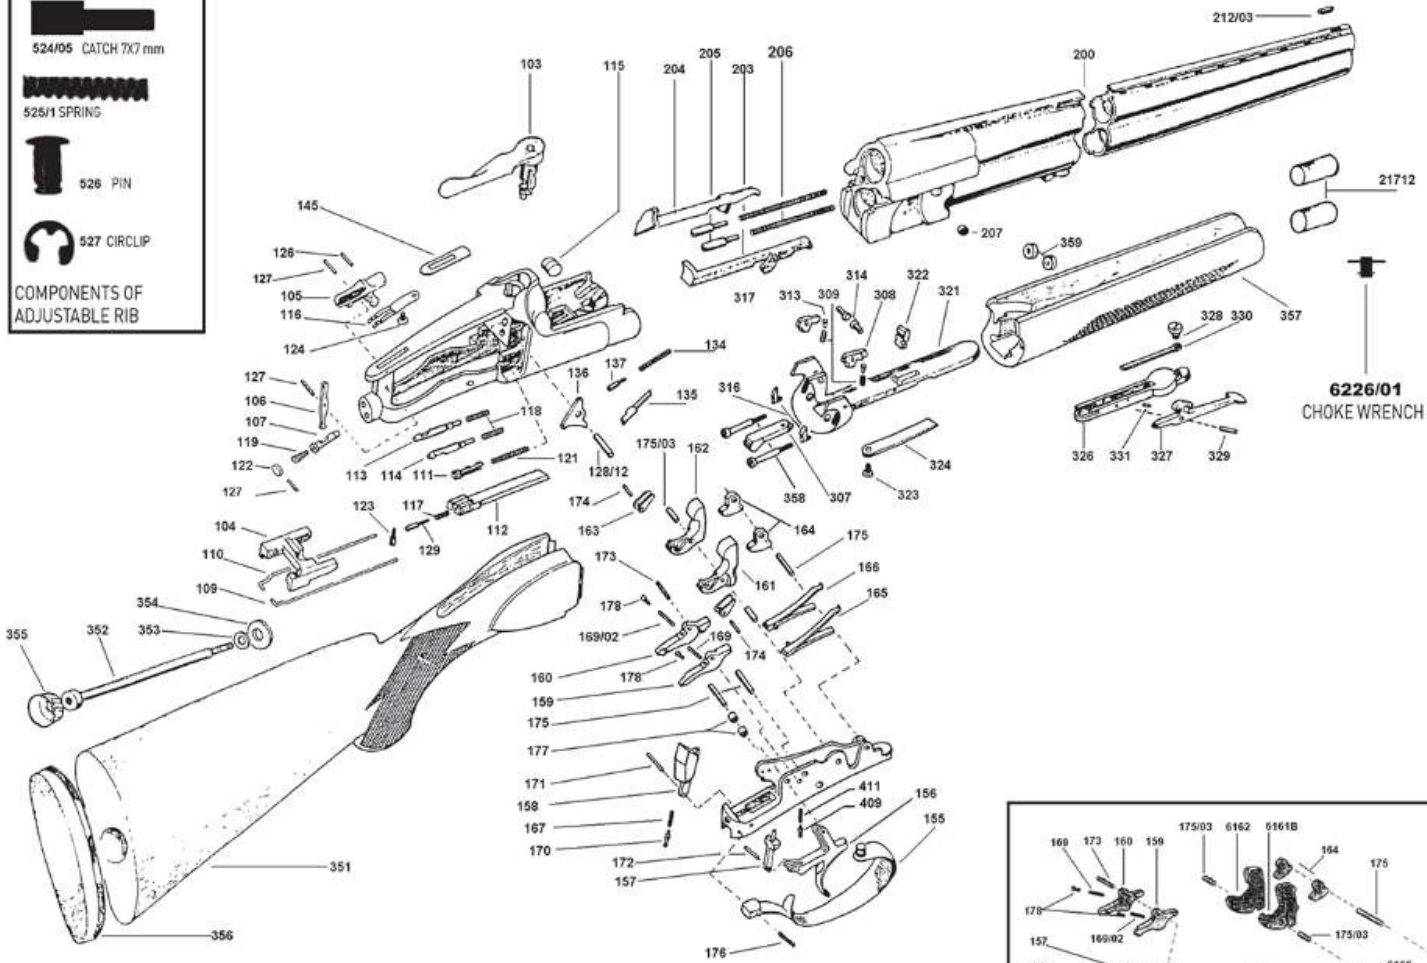

-  524/06 CATCH 11X11 mm
 -  524/05 CATCH 7X7 mm
 -  525/1 SPRING
 -  526 PIN
 -  527 CIRCLIP
- COMPONENTS OF
ADJUSTABLE RIB

DETAILS OF 12GA MODELS
WITH REMOVABLE TRIGGER GROUP