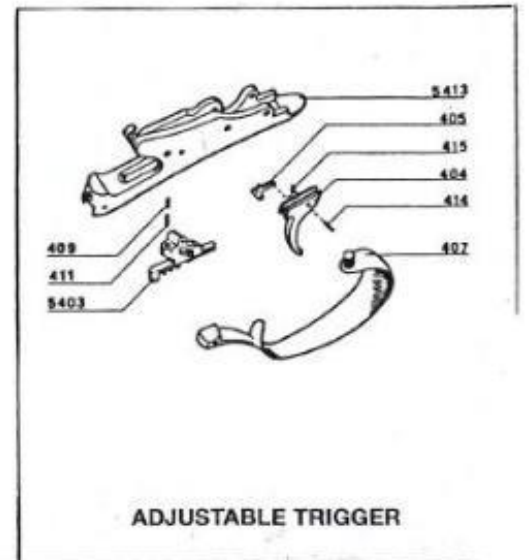

DETAILS OF 12GA  
SINGLE BARREL TM MODELS

ADJUSTABLE TRIGGER